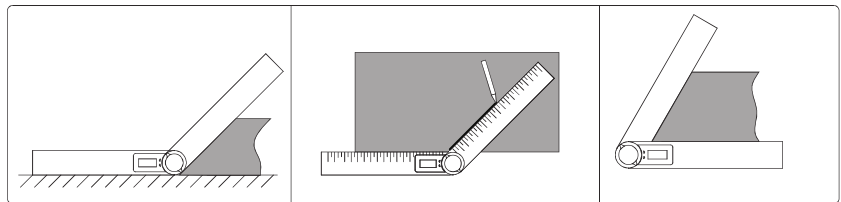

SERIES 821

DIGITAL PROTRACTOR

- ◆ Resolution: 0.1°
- ◆ Buttons: on/off, zero
- ◆ With locking attachment
- ◆ Rule graduation: 1mm and 1/32"
- ◆ Auto power off

821-008-01

Code	Size(L)	Range	Accuracy
821-008-01	200mm	0-360°	±0.3°
821-012-01	300mm	0-360°	±0.3°

822

DIGITAL PROTRACTOR

- ◆ Button function:
 - SET: preset the reading and change the measuring direction
 - MODE: choose range 90°, 180°, 360°
 - ZERO/ON/OFF: set zero and power on/off
- ◆ Data output
- ◆ With a 150mm blade and a 90° square
- ◆ Made of stainless steel