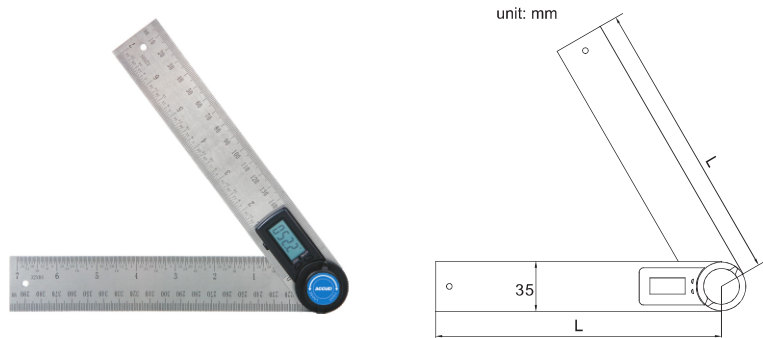

SERIES 821

DIGITAL PROTRACTOR

- ◆ Resolution: 0.1°
- ◆ Buttons: on/off, zero
- ◆ With locking attachment
- ◆ Rule graduation: 1mm and 1/32"
- ◆ Auto power off

821-008-01

Code	Size(L)	Range	Accuracy
821-008-01	200mm	0-360°	±0.3°
821-012-01	300mm	0-360°	±0.3°

822

DIGITAL PROTRACTOR

- ◆ Button function:
 - SET: preset the reading and change the measuring direction
 - MODE: choose range 90°, 180°, 360°
 - ZERO/ON/OFF: set zero and power on/off
- ◆ Data output
- ◆ With a 150mm blade and a 90° square
- ◆ Made of stainless steel

Code	Range	Resolution	Accuracy
822-360-01	0-360°	0.1°	±0.5'