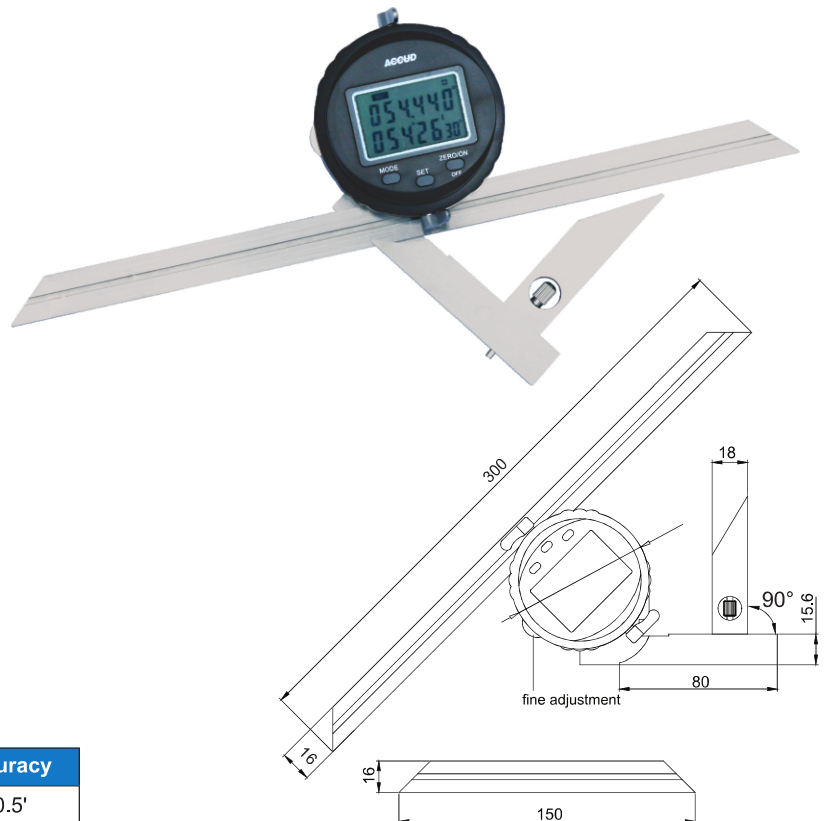

SERIES 821

DIGITAL PROTRACTOR

- ◆ Resolution: 0.1°
- ◆ Buttons: on/off, zero
- ◆ With locking attachment
- ◆ Rule graduation: 1mm and 1/32"
- ◆ Auto power off

821-008-01

Code	Size(L)	Range	Accuracy
821-008-01	200mm	0-360°	±0.3°
821-012-01	300mm	0-360°	±0.3°

822

DIGITAL PROTRACTOR

- ◆ Button function:
 - SET: preset the reading and change the measuring direction
 - MODE: choose range 90°, 180°, 360°
 - ZERO/ON/OFF: set zero and power on/off
- ◆ Data output
- ◆ With a 150mm blade and a 90° square
- ◆ Made of stainless steel

Code	Range	Resolution	Accuracy
822-360-01	0-360°	0.1°	±0.5'